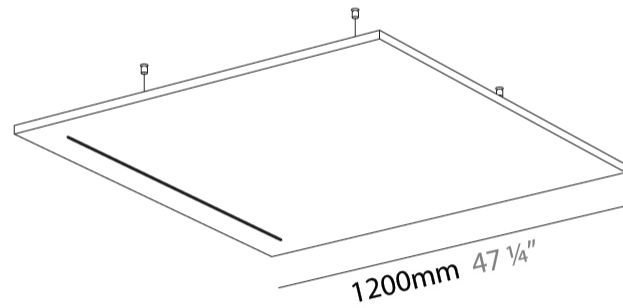

GENERAL

Series: Just Black Acoustic
Brand: Prolicht
Division: Architectural
Mounting Type: Suspension
Mounting Location: Ceiling

PHYSICAL

Shape: Square
Length (mm): 1200
Length (in): 47 1/4
Width (mm): 1200
Width (in): 47 1/4
Height (mm): 41
Height (in): 1 5/8

Light Distribution: Direct
Fixture Finish: [ANC / ASH / BNA / BTC / BZE / CEL / EGG / EVG / FOG / FOS / FST / FUA / IRI / IRO / KHA / LIC / LIM / MER / MSN / MUS / ONX / PEA / PLU / POL / PPY / RAY / ROY / RST / STE / SWD / TAN / TAU](#)

Holder Finish: [SSR / BKV / CWI / CRY / HAB / LAG / UFT / ITA / RUA / RUR / MIC / FTG / MYG / TWT / LOD / PUS / FRO / FUP / KIA / POP / BLS / SPG / MEY / GOH / GUM / CHC / COM / ABZ / JAG](#)

Fixture Material: Aluminum
Cable Details: [2,000mm / 6,000mm Transparent Cable](#)

ELECTRICAL

Lamp Type: LED
Input Wattage (W): 23
Total Output Wattage (W): 20.9
Dimming: Non-Dimmable
Driver Included: No
Driver Location: Remote
Driver Type: Constant Voltage - Universal
Driver Class: Class 2
Input Voltage (V): 120 - 277
Output Voltage (V): 24

LED

Color Temperature (°K): 2700
Max. Delivered Lumen (lm): 603
Nominal Lumen (lm): 862
CRI: >90 CRI
Lamp Life (hrs): 80000

OPTICAL

Beam Angle: 30

RATINGS AND CERTIFICATIONS

Certified By: Certified for North American Standards
IP rating: IP20

PROJECT
TYPE
SPECIFIER
QUANTITY
DATE